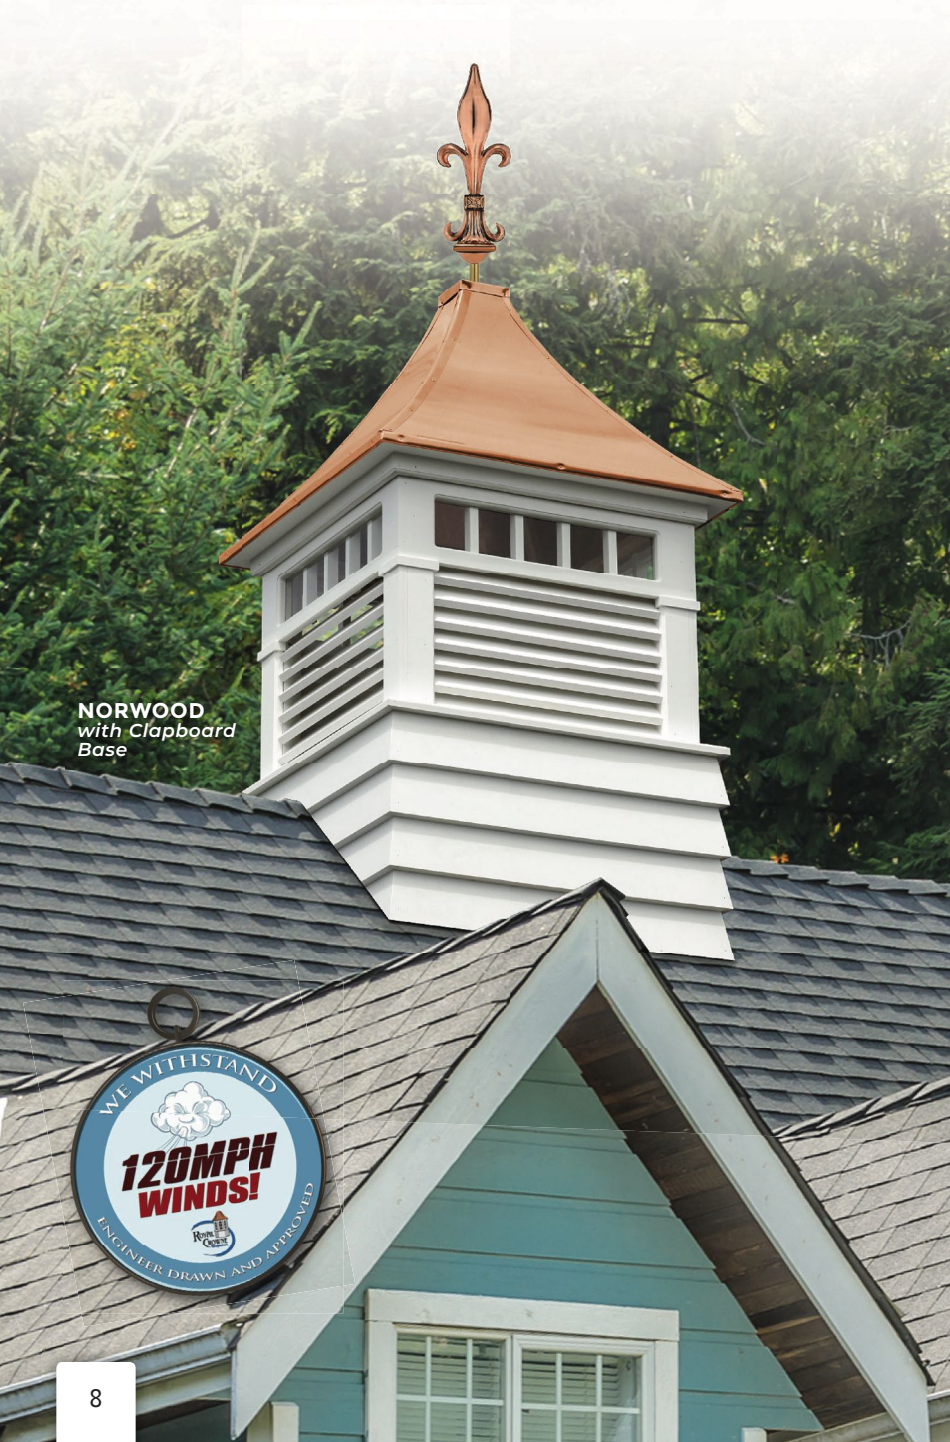

CARLISLE
with Arch

**CARLISLE
GUPOLA**

NORWOOD
*with Clapboard
Base*