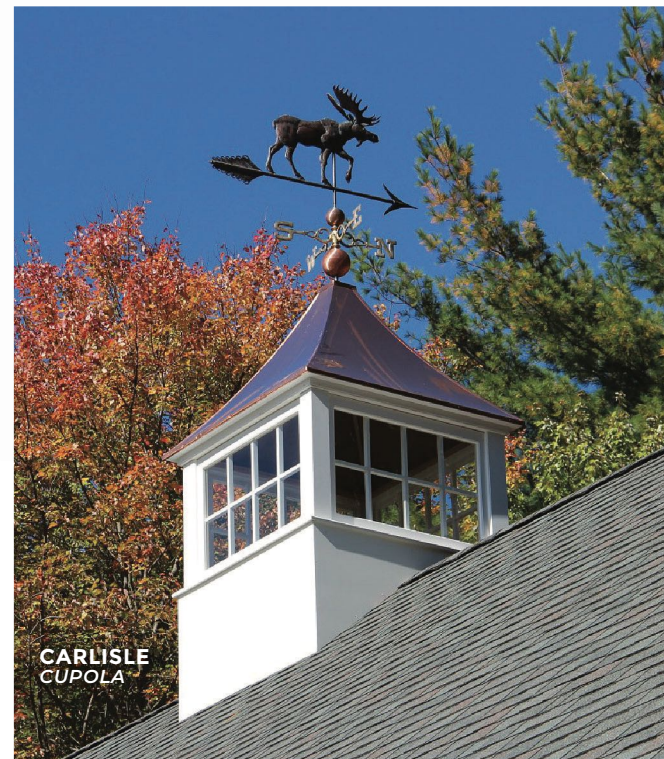

DALTON

DALTON
DOUBLE ARCH

Estate SERIES (200)

Estate Series Cupolas make a great addition to any structure on your property. Constructed of maintenance free Vinyl/PVC or specially selected Western Red Cedar capped with a copper roof, this cupola has the perfect blend of value and quality.

WATERFORD

**WATERFORD
CEDAR**

NORWOOD
*with Clapboard
Base*

CARLISLE
with Arch

**CARLISLE
GUPOLA**

NORWOOD

MORTON

CARLISLE

CARLISLE
Shown w/ Optional Arch.

Select SERIES (300)

Looking for the perfect addition to your garage or other outbuilding? Look no further than our Select Series Cupola. Designed to offer not only beauty and charm but ventilation as well this practical cupola is crafted with Vinyl-PVC trimboard (maintenance free) or Western Red Cedar, and capped with a copper roof, or optional metal roof. (See page 15 for available metal roof colors.)