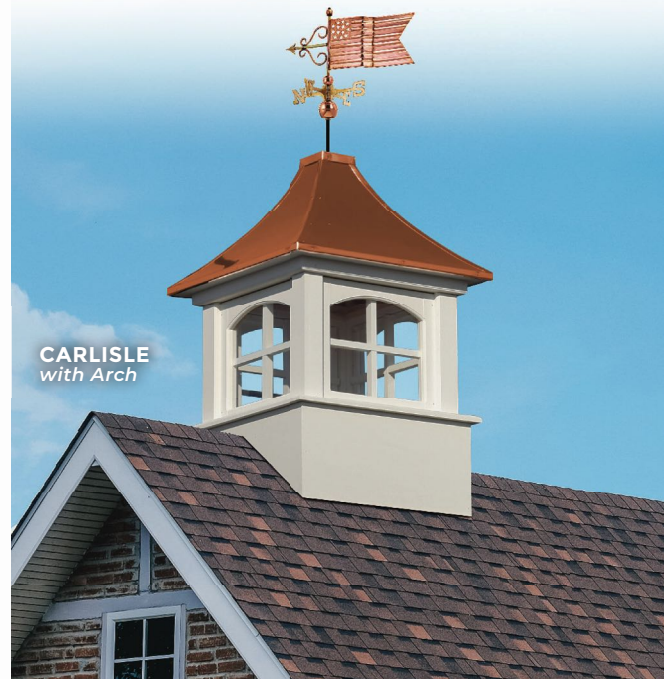

CARLISLE
with Arch