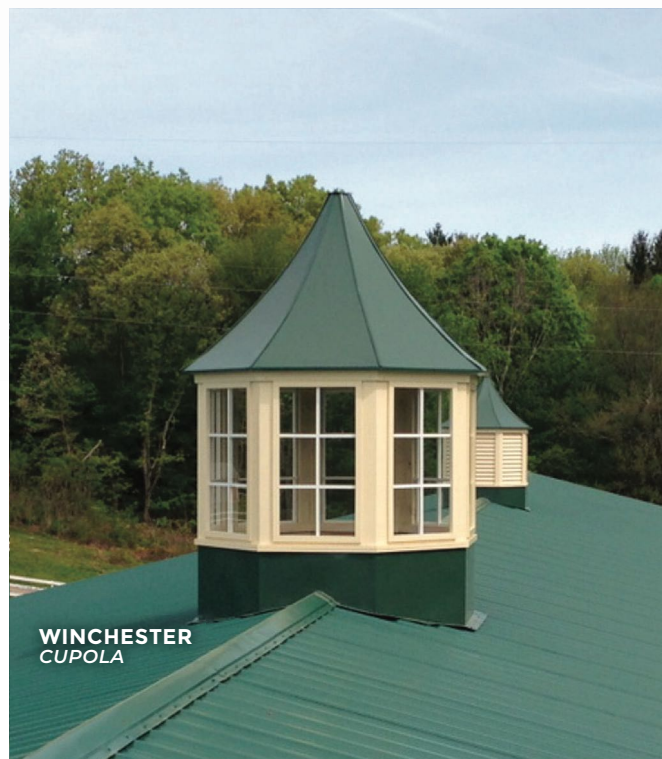

WINCHESTER
CUPOLA